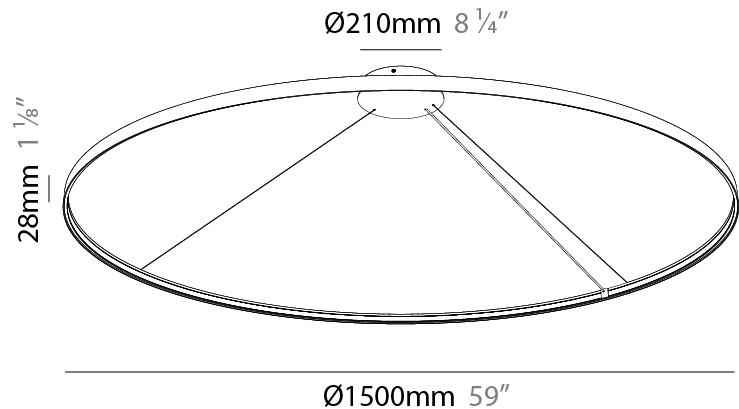

GENERAL

Series: Glorious Silhouette
Partner: Prolicht
Division: Architectural
Installation: Suspension
Product Type: Pendant
Mounting Location: Ceiling
Light Distribution: Direct

PHYSICAL

Shape: Round
Diameter (mm): 1500
Diameter (in): 59 1/16
Height (mm): 28
Height (in): 1 1/8
Max. Overall Height (mm): 4028
Max. Overall Height (in): 158 9/16
Weight (kg): 1.9
Diffuser: PMMA - Opal
Fixture Finish: SSR / BKV / CWI / CRY / HAB / UFT / ITA / RUA / FTG / MYG / LOD / PUS / FRO / FUP / KIA / POP / BLS / SPG / MEY / GOH / CHC / COM / ABZ / JAG / OBR / MOS / ROR
Accent Finish: CHR / BLK
Fixture Material: PMMA / Aluminum
Cable Details: 4000mm / 157 1/2" Cable - Black or Chrome

ELECTRICAL

Lamp Type: LED (Zhaga Standard)
Input Wattage (W): 62
Total Output Wattage (W): 56.4
Dimming: Non-Dimming / 0-10V Dimming / Phase Dimming / DALI Dimming / MATTER Dimming
Driver Included: Yes
Driver Location: Integrated
Driver Type: Constant Current - Universal
Driver Class: Class 2
Input Voltage (V): 120 - 277
Constant Current (MA): 2350mA

LED

Color Temperature (°K): 2700 / 3000
Max. Delivered Lumen (lm): 3451 / 3615
Nominal Lumen (lm): 5949 / 6233
CRI: >80 CRI
Lamp Life (hrs): 50000

OPTICAL

RATINGS AND CERTIFICATIONS

Certified By: Certified for North American Standards
IP rating: IP20