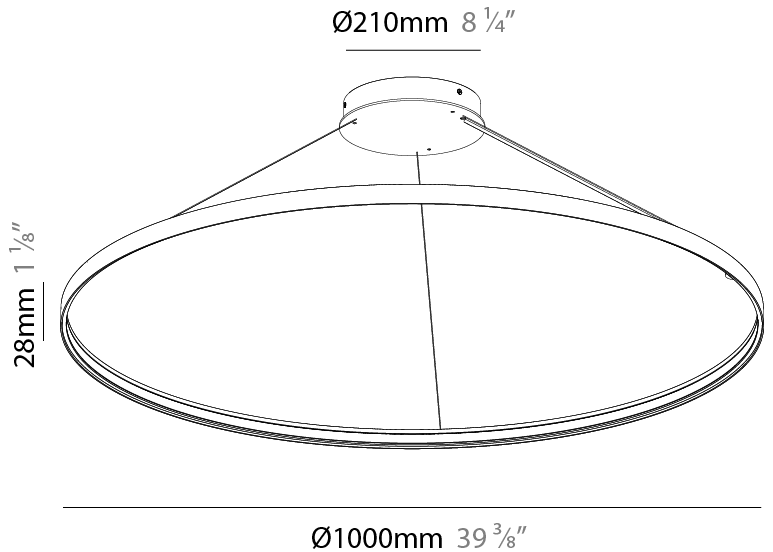

GENERAL

Series: Glorious Silhouette
Partner: Prolicht
Division: Architectural
Installation: Suspension
Product Type: Pendant
Mounting Location: Ceiling
Light Distribution: Direct

PHYSICAL

Shape: Round
Diameter (mm): 1000
Diameter (in): 39 ³/₈
Height (mm): 28
Height (in): 1 ¹/₈
Max. Overall Height (mm): 4028
Max. Overall Height (in): 158 ³/₁₆
Weight (kg): 1.0
Diffuser: PMMA - Opal
Fixture Finish: SSR / BKV / CWI / CRY / HAB / UFT / ITA / RUA / FTG / MYG / LOD / PUS / FRO / FUP / KIA / POP / BLS / SPG / MEY / GOH / CHC / COM / ABZ / JAG / OBR / MOS / ROR
Accent Finish: CHR / BLK
Fixture Material: PMMA / Aluminum
Cable Details: 4000mm / 157 1/2" Cable - Black or Chrome

ELECTRICAL

Lamp Type: LED (Zhaga Standard)
Input Wattage (W): 41
Total Output Wattage (W): 37.3
Dimming: Non-Dimming / 0-10V Dimming / Phase Dimming / DALI Dimming / MATTER Dimming
Driver Included: Yes
Driver Location: Integrated
Driver Type: Constant Current - Unviersal
Driver Class: Class 2
Input Voltage (V): 120 - 277
Constant Current (MA): 1550mA

LED

Color Temperature (°K): 2700 / 3000
Max. Delivered Lumen (lm): 2771 / 2379
Nominal Lumen (lm): 3916 / 4102
CRI: >80 CRI
Lamp Life (hrs): 50000

OPTICAL

RATINGS AND CERTIFICATIONS

Certified By: Certified for North American Standards
IP rating: IP20